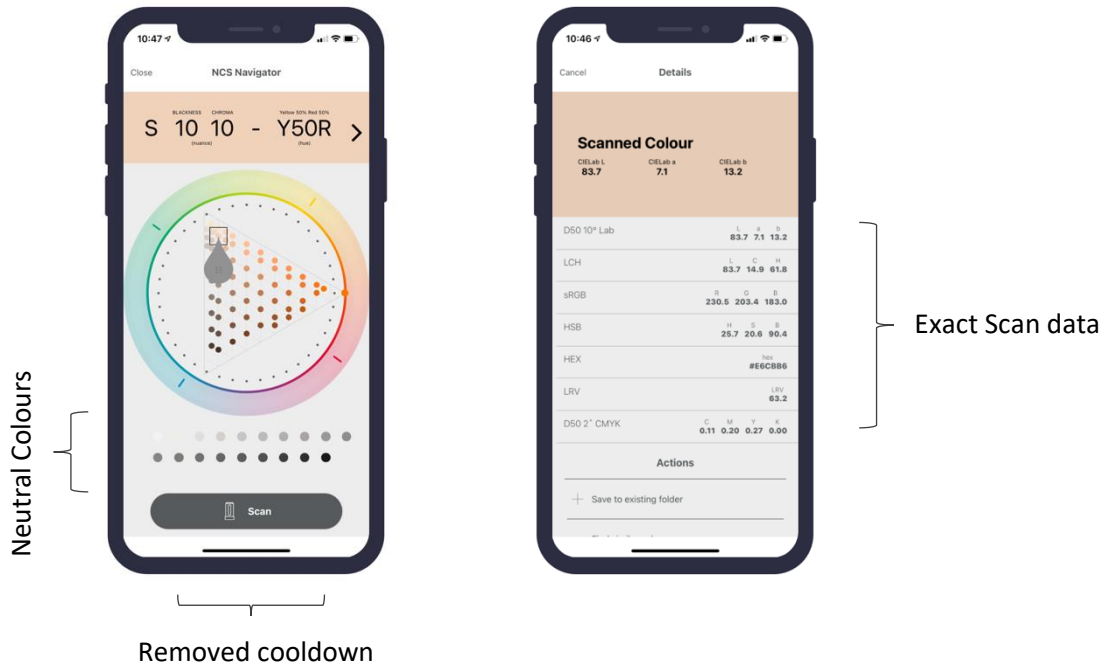

Colourpin app updates

LATEST UPDATE

9.1.26 - SEPT 25, 2020

This release includes:

- Updates NCS Navigator with neutral colours
- New mode for graphic design and industrial use displaying colour data for the EXACT SCAN, including:
  - CIELAB D65/10
  - CIELAB D50/2
  - sRGB
  - HEX
  - CMYK
  - Etc.
- New NCS Interior Trend 2021+ collection
- Removed cooldown time between scans
- Support for iOS 14
- Fixed bug when sharing Saved Colours
- Minor bugfixes and improvements