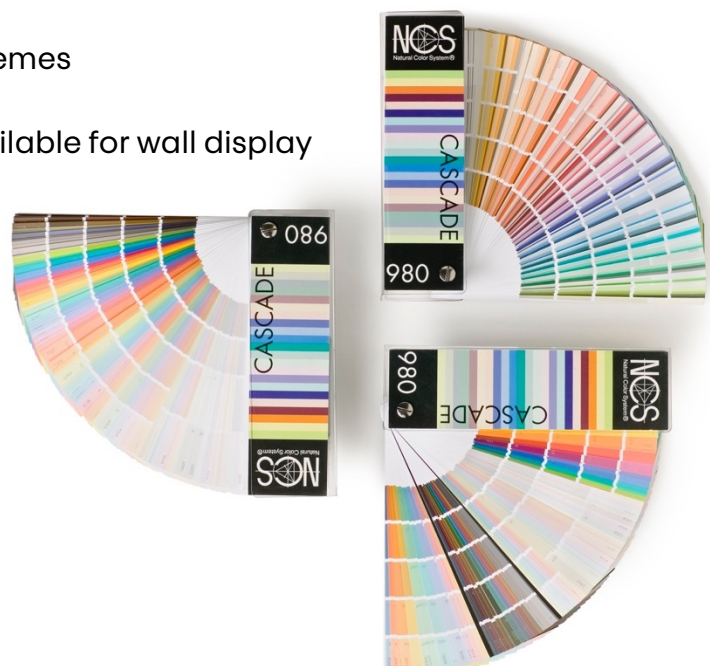

NCS Cascade

980-305

A module-based fan deck featuring frequently used colours from the complete NCS 1950 Standard Colour Collection . Easy to scale up and down based on the need of colours and to cover all colour areas. It can be used as complete set to create a 980 colour fan deck, or in smaller collections featuring the most important and popular colours in NCS

A colour selection are perfect for decorative paint and coatings, industrial paint, product manufacturers and building material.

COLOUR RANGE

- 980 Colours
- 705 Colours
- 505 Colours
- 305 Colours

COLOUR ARRANGEMENT

A symmetric distribution in the NCS Colour Space. Available in three arrangements:

- Hue – colours flow from yellow to red, blue and green
- Nuance – colours flow from pale white colours, to strong bright colours
- Inspiration – colours organised by themes

The NCS Cascade colours are also available for wall display for shops .

NCS COLOUR AB
Igeldammsgatan 30
P.O. Box 49022
SE-100 28 Stockholm

+46 (0)8 617 47 00
info@ncscolor.com
ncscolor.com

SPECIFICATION

Colour:	Up to 980 colours
Pages:	66, 109, 151 or 210 pages
Quality:	NCS Quality Level 1 80% < 0,6 ΔE_{00} , 100% < 1,0 ΔE_{00} in D65 daylight
Target gloss:	17,5 GU in 60° angle
Gloss tolerances:	100% of colours within 12-21 GU 60° angle
Quality control:	NCS Edition 2 Quality Management in compliance with our ISO 9001 certificate
Paper size:	175 mm x 50 mm
Strip size:	20 mm x 10 mm and 26 x 10 mm, 6 to 10 stripes per page
Text pages:	System illustration, 1 page. Table of content, 6 pages
Language:	English
Paper:	200 grams
Cover:	Paper, 380 grams, NCS Standard print
Size & weight: (D x H x W)	50 mm x 175 mm x 50 mm (0,475 kg) 28 mm x 175 mm x 50 mm (0,30 kg) 21 mm x 175 mm x 50 mm (0,24 kg) 15 mm x 175 mm x 50 mm (0,14 kg)